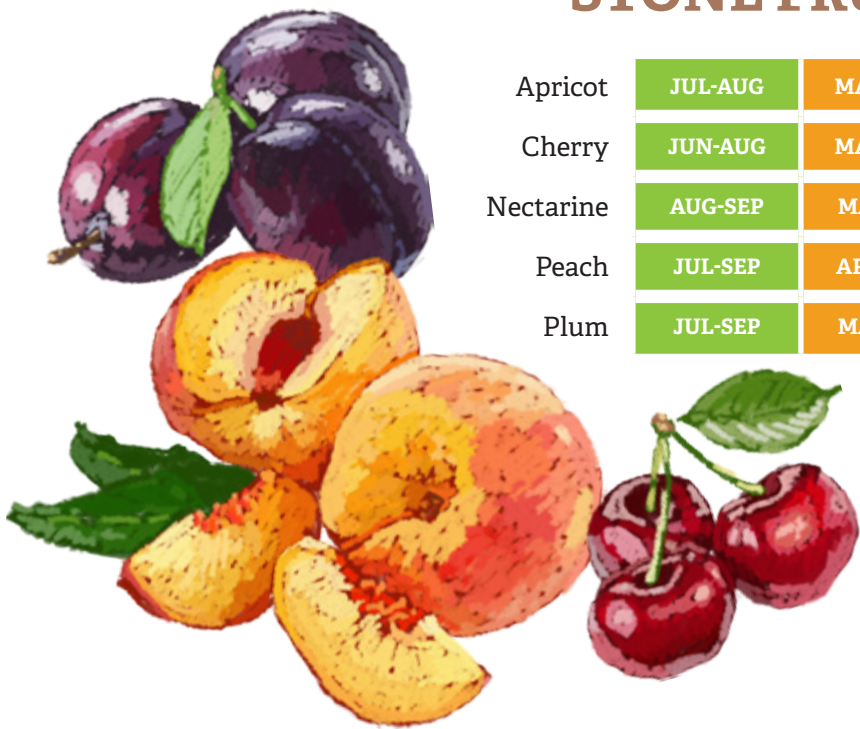

SEASONAL CALENDAR

ORGANIC FRUITS

IMPORTED SEASONAL
IMPORTED YEAR-ROUND
LOCAL YEAR-ROUND
LOCAL SEASONAL

BERRIES

Blackberry	AUG	YEAR-ROUND
Blueberry	JUN-SEP	OCT-MAY
Cranberry	OCT-DEC	
Raspberry	JUL-AUG	SEP-JUN
Strawberry	JUN-SEP	OCT-MAY

CITRUS

Grapefruit	YEAR-ROUND
Lemon	YEAR-ROUND
Meyer Lemon	NOV-APR
Key Lime	YEAR-ROUND
Kumquat	YEAR-ROUND
Buddha's Hand	DEC-APR
Mandarin	NOV-APR
Blood Orange	NOV-APR
Navel	JAN-SEP
Tangerine	SEP-MAY
Valencia	YEAR-ROUND

STONE FRUITS

Apricot	JUL-AUG	MAY-AUG
Cherry	JUN-AUG	MAY-AUG
Nectarine	AUG-SEP	MAY-SEP
Peach	JUL-SEP	APR-AUG
Plum	JUL-SEP	MAY-SEP

TROPICALS

Banana	YEAR ROUND
Coconut	YEAR ROUND
Mango	NOV-SEP
Papaya	YEAR ROUND
Passion Fruit	OCT-MAR
Pineapple	YEAR ROUND

TREE FRUITS

(other than stone fruits)

Apple	JUL-APR	YEAR ROUND
Avocado	YEAR ROUND	
Fig	JUN-NOV	
Kiwi	YEAR ROUND	
Pear	SEP-FEB	JAN-SEP
Asian Pear	SEP-FEB	SEP-FEB
Persimmon	OCT-DEC	
Pomegranate	SEP-JAN	

VINE FRUIT